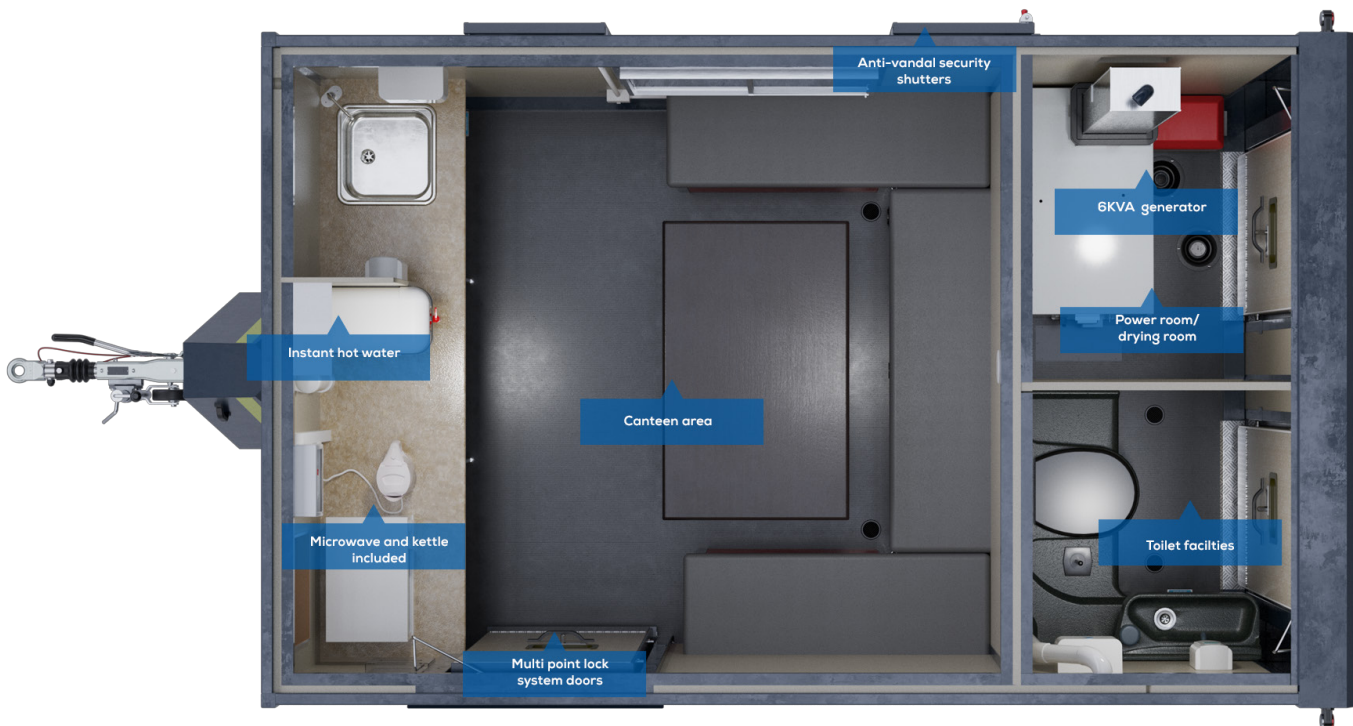

The Armadillo 12 mobile welfare cabin is a road towable, self-contained anti-vandal unit. The six person unit includes a canteen with microwave, kettle and a private W.C.

It can be towed into position, placed and then secured making it ready for use within minutes.

Key Features:

- Road towable, self-contained secure steel unit
- Auto-frost protection
- Private W.C
- Canteen with kettle and microwave
- Powered by a diesel generator

Capacity
6 people

Minimum hire **1 week**

Standard Specifications:

Product code

020601
020602

Dimensions LxWxH

12 x 7.5ft / 3.6 x 2.3m

Dry Weight

1835kg

Power type

Canteen/WC/Changing room)

Heating system and Auto frost protection

Included

Hot water (canteen and WC area)

Included

Regulation forearm sink- WC area

Included

Chemical toilet