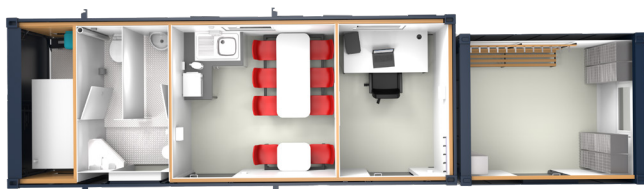

The Combi Cabin 34 is a two-part unit. The first section has a Gen Series 240v generator with a standard canteen and toilet layout.

Optional configurations are available for the second section e.g. office, extra canteen and drying room. The Combi Cabin 34 can accommodate up to 12 people.

Key Features:

- Anti-vandal steel constructed units
- Canteen for 12 operatives and single person office
- Diesel powered 240v generator
- Multi point anti-vandal door
- Inclusive of all lighting, heating and hot water
- Fully flushing W.C, urinal and forearm sink
- Microwave & Kettle included

Capacity
12 people

Minimum hire **1 week**

Standard Specifications:

Product code
32406

Dimensions LxW
34 x 9ft / 10.3 x 2.7m

Dry weight
6500Kg + 1700Kg

Power type
240V Diesel Generator

Structural material
Flat Steel

Layout
Canteen & Toilet +
Optional Configuration

Water tank capacity
795L / 175gal

Waste tank capacity
864L / 190gal

Fuel tank capacity
268L / 59gal

PIR lighting & sockets
Included

**Low level lifting points
& fork pockets**
Included