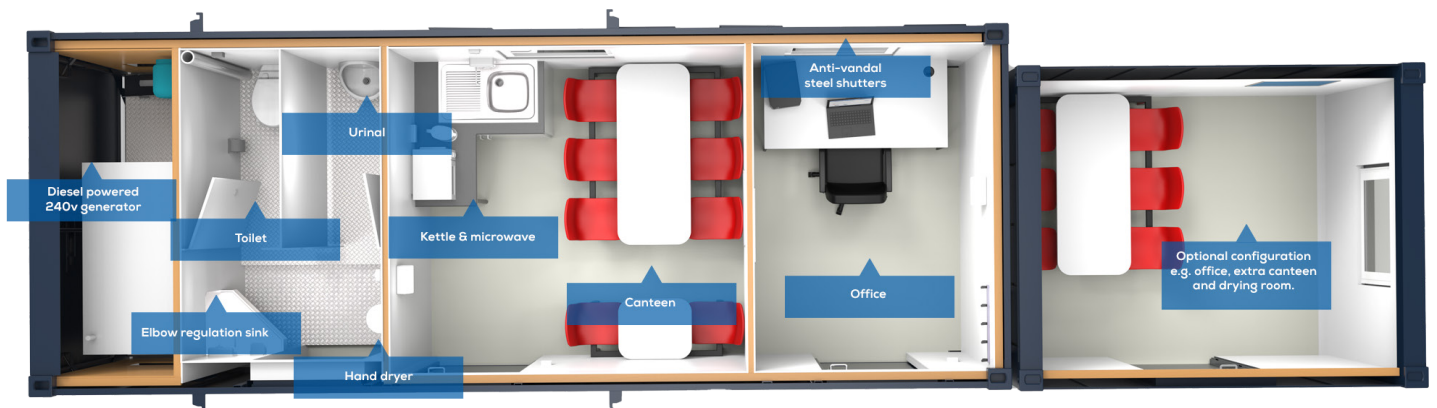

The Combi Cabin 34 is a two-part unit. The first section has a Gen Series 240v generator with a standard canteen and toilet layout.

Optional configurations are available for the second section e.g. office, extra canteen and drying room. The Combi Cabin 34 can accommodate up to 12 people.

Key Features:

- Anti-vandal steel constructed units
- Canteen for 12 operatives and single person office
- Diesel powered 240v generator
- Multi point anti-vandal door
- Inclusive of all lighting, heating and hot water
- Fully flushing W.C, urinal and forearm sink
- Microwave & Kettle included

Capacity
12 people

Minimum hire **1 week**

Standard Specifications:

Product code
32406

Dimensions LxW
34 x 9ft / 10.3 x 2.7m

Dry weight
6500Kg + 1700Kg

Power type
240V Diesel Generator

Structural material
Flat Steel

Layout
Canteen & Toilet +
Optional Configuration

Water tank capacity
795L / 175gal

Waste tank capacity
864L / 190gal

Fuel tank capacity
268L / 59gal

PIR lighting & sockets
Included

**Low level lifting points
& fork pockets**
Included