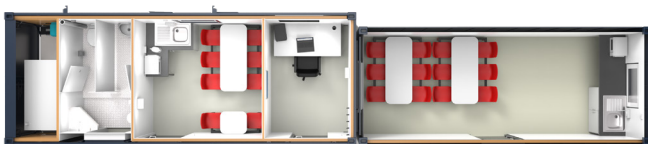

Garic's Combi Cabin 44 can cater for up to 20 people. The cabin has a toilet, urinal, canteen, office, the add on can be a canteen or drying room or office.

This welfare unit is perfect for a larger site where space is restricted.

Key Features:

- Anti-vandal steel constructed units
- Canteen for 20 operatives
- Diesel powered 240v generator
- Inclusive of all lighting, heating and hot water
- Fully flushing W.C and forearm sink
- Microwave & Kettle included

Capacity 12-20 people 

Minimum hire **1 week**

Standard Specifications:

Product code
32407

Dimensions LxW
44 x 9ft / 13.4 x 2.7m

Weight
6500Kg + 2500Kg

Power type
240V Diesel Generator

Structural material
Flat Steel

Layout
Canteen/toilet/office + optional configuration

Water tank capacity
795L / 175gal

Waste tank capacity
864L / 190gal

Fuel tank capacity
268L / 59gal

PIR lighting & sockets
Included

Low level lifting points & fork pockets
Included